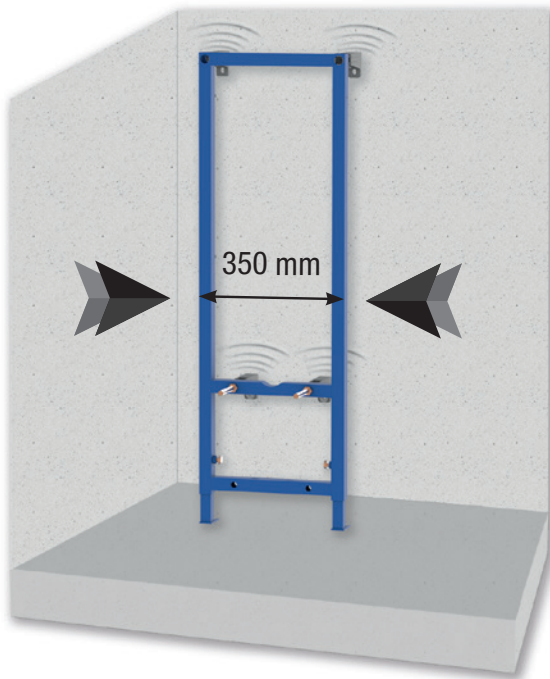

2. Follow the step by step
positioning on www.siamp.co.uk

Easy and fast

CREATIVITY

Album 360
customised :
Sand colour

INGENIO, a complete offer

INGENIO Wall fixing

INGENIO Self-supporting

SAMOA STANDARD

WC Pack - complete one box solution

- INGENIO wall fixing frame
- Smarty INGENIO bright chrome
- Vitra Normus bowl
- Mougins toilet seat

SAMOA DELUXE

WC Pack - complete one box solution

- INGENIO wall fixing frame
- Sphere INGENIO bright chrome
- Vitra S50 bowl
- Principaute toilet seat