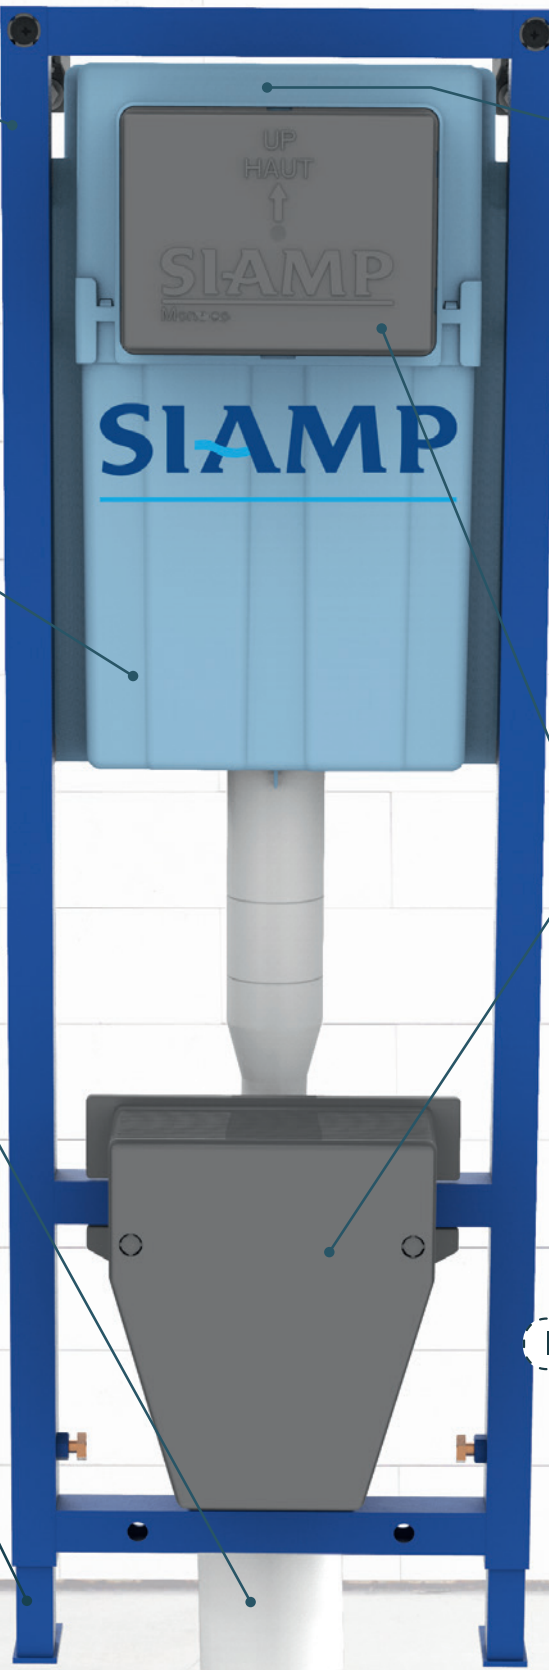

INNOSIAMP

FEET

- Delivered in the installation position
- Self-braking : easy height adjustment by a single person

INNOSIAMP

INNOSIAMP

BOWL FIXING

- Quick fixing
- One unique single piece
- Reinforced with a fibreglass structure
- No cutting
- Adjustable depth

TINY MARBLES

A case full of tiny marbles reduces the water flow pressure entering in the inlet valve.

CURVED

Accompanies the water flow.

STRAIGHT STOPCOCK

- Allows a continuous water flow unlike an angled stopcock.
- Integrated flexible tube.

DELAYED ACTION OPENING INLET VALVE

- Water saving.

[VIDEO OF THE QUIETO OD INLET VALVE IN OPERATION](#)

> Save in quietness

Thanks to the extensive research on its internal hydraulic system, the QUIETO inlet valve offers an exceptionally quiet operation. The progressive loss of pressure in the inlet valve allows a filling acoustic level among the quietest on the market with an acoustic level of only 9dB.