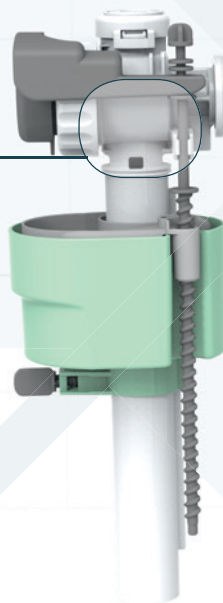

INNOSIAMP

FEET

- Delivered in the installation position
- Self-braking : easy height adjustment by a single person

INNOSIAMP

INNOSIAMP

BOWL FIXING

- Quick fixing
- One unique single piece
- Reinforced with a fibreglass structure
- No cutting
- Adjustable depth

Narrow: 35 cm overall

INGENIO, water saving combined with ultra quietness

QUIETO, the solution for the quietest filling on the market,
acoustic level of only 9 dB

INNOSIAMP

A unique combination that allows the flow of water whilst gradually reducing the pressure.

TINY MARBLES

A case full of tiny marbles reduces the water flow pressure entering in the inlet valve.

CURVED

Accompanies the water flow.

STRAIGHT STOPCOCK

- Allows a continuous water flow unlike an angled stopcock.
- Integrated flexible tube.

DELAYED ACTION OPENING INLET VALVE

- Water saving.

[VIDEO OF THE QUIETO OD INLET VALVE IN OPERATION](#)

> Save in quietness

Thanks to the extensive research on its internal hydraulic system, the QUIETO inlet valve offers an exceptionally quiet operation. The progressive loss of pressure in the inlet valve allows a filling acoustic level among the quietest on the market with an acoustic level of only 9dB.